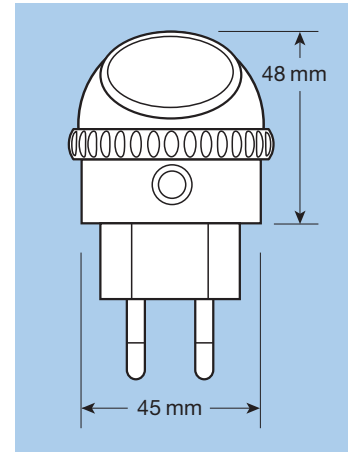

member of
voltimum
.com

www.osram.com

LUNETTA® LED

Reference	LUNETTA® LED
Order no.	47000-01
EAN code	40 50 300 952 505
Colour	white
Weight	50 g
Supply voltage	220 – 250 V
Mains frequency	50 Hz
Total wattage	0.4 W
Equipped with lamp	LED, yellow (587 nm)
Protection class	II
Approval marks	   
Standard pack	20 pcs.