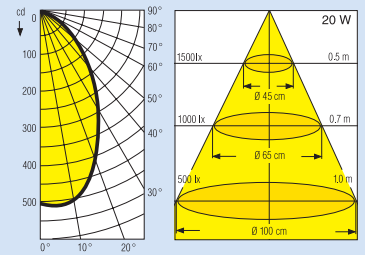

FLORALUX® EL-R

Type	Product no. WHITE	Prod. ref.	SP
20 W	4050300432137	74012	4