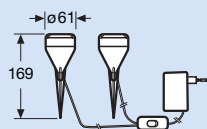

PLANTALUX®

Type	Product no. BLACK	Prod. ref.	SP
2x 10 W	4050300462271	42310	4