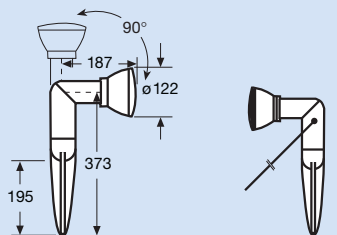

GARTENSPOT PLANTALUX®

GARTENSPOT

Type	Product no. BLACK	Prod. ref.	SP
60 W	405030008752	20412	4

60 W SP/EC	
3400 lx	1.0 m
	Ø 21 cm
850 lx	2.0 m
	Ø 43 cm
380 lx	3.0 m
	Ø 64 cm
210 lx	4.0 m
	Ø 85 cm

PLANTALUX®

Type	Product no. BLACK	Prod. ref.	SP
2x 10 W	4050300462271	42310	4