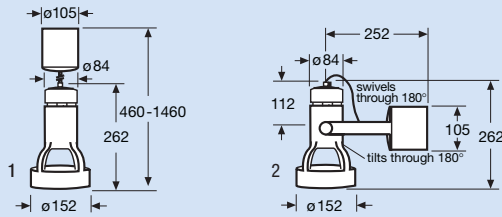

FLORASET® FLORALUX® EL-R 20 W

FLORASET®-P

Type	Product no. WHITE	Product no. BLACK	Prod. ref.	Fig.	SP
80 W	4050300273907	4050300273921	76110	1	4

FLORASET®-F

Type	Product no. WHITE	Product no. BLACK	Prod. ref.	Fig.	SP
80 W	4050300274041	4050300274065	76210	2	4