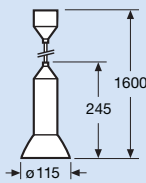

FLORASET® FLORALUX® EL-R 20 W

FLORASET®-P

Type	Product no. WHITE	Product no. BLACK	Prod. ref.	Fig.	SP
80 W	4050300273907	4050300273921	76110	1	4

FLORASET®-F

Type	Product no. WHITE	Product no. BLACK	Prod. ref.	Fig.	SP
80 W	4050300274041	4050300274065	76210	2	4

FLORALUX® EL-R

Type	Product no. WHITE	Prod. ref.	SP
20 W	4050300432137	74012	4

Description and features

The attractive FLORASET® and FLORALUX® EL-R 20 W plant luminaires provide the spectrum that plants need for photosynthesis and therefore for healthy natural growth.

FLORASET®

- Particularly high-intensity plant luminaire with high-pressure discharge lamp
- Available as a pendant luminaire or for fixed mounting on walls or ceilings
- Spectrum with balanced blue and red components
- With integrated control gear

FLORALUX® EL-R 20 W

- Compact pendant luminaire with energy-saving reflector lamp
- For energy-saving plant luminaire, good colour rendering
- With long-life electronic energy-saving lamp for high level lighting comfort

Technical data and equipment

FLORASET®

- Equipped with HQL®-R DE LUXE 80 W lamp
- Mains voltage: 230 V/50 Hz
- IP20
- Colour: white, black

FLORALUX® EL-R 20 W

- Equipped with OSRAM DULUX® EL-R 21-840 lamp
- Mains voltage: 220-240 V/50-60 Hz
- IP20
- Colour: white