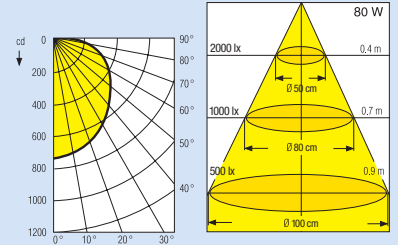

FLORASET®-F

| Type | Product no. WHITE | Product no. BLACK | Prod. ref. | Fig. | SP |
|------|-------------------|-------------------|------------|------|----|
| 80 W | 4050300274041 | 4050300274065 | 76210 | 2 | 4 |