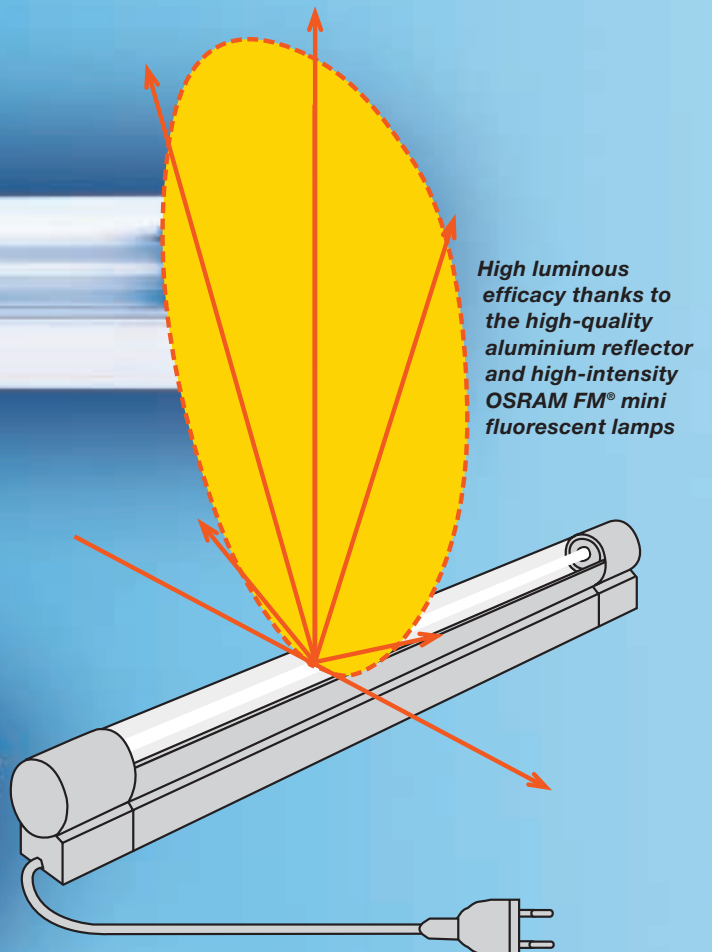

*High luminous
efficacy thanks to
the high-quality
aluminium reflector
and high-intensity
OSRAM FM® mini
fluorescent lamps*