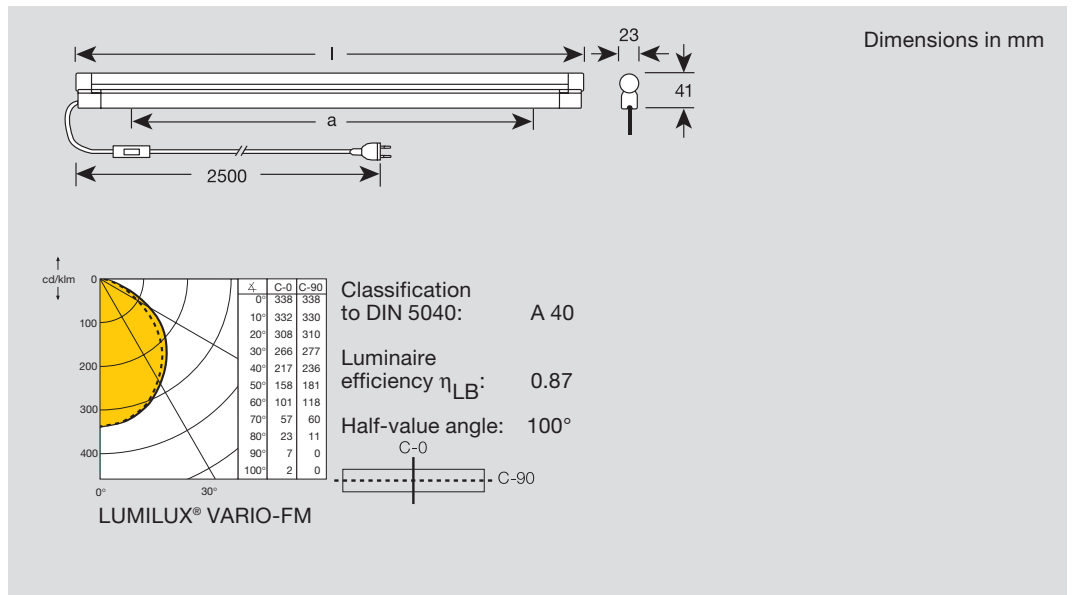

Type	LUMILUX® VARIO-FM 8 W	11 W	13 W
Reference	72292	72293	72294
Supply voltage	230-240 V	230-240 V	230-240 V
Mains frequency	50-60 Hz	50-60 Hz	50-60 Hz
Lamp wattage	8 W	11 W	13 W
Length l	335 mm	437 mm	538 mm
Mounting hole spacing a	250 mm	352 mm	453 mm
EAN 4050300	636351	636382	636405
Colour	White	White	White
Standard pack	4 pcs.	4 pcs.	4 pcs.
Equipped with lamp	FM® 8 W/830	FM® 11 W/830	FM® 13 W/830
Type of protection	IP 20	IP 20	IP 20
Protection class	II	II	II
Approval marks			