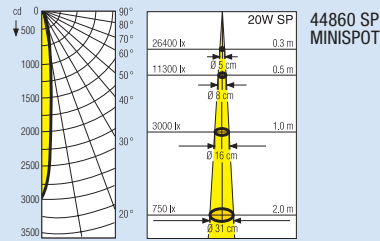

MINISPOT 20 W

Type	Product no. WHITE	Product no. BLACK	Fig.	Prod. ref.	SP
Cube	405030001852	405030001869	1	41601	4
Rhombus	405030001876	405030001883	2	41701	4