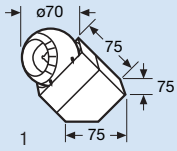

MINISPOT 20 W

Type	Product no. WHITE	Product no. BLACK	Fig.	Prod. ref.	SP
Cube	405030001852	405030001869	1	41601	4
Rhombus	405030001876	405030001883	2	41701	4

MAXISPOT HALOPAR 50 W

Type	Product no. WHITE/SILVER	Product no. BLACK/SILVER	Product no. BLUE/SILVER	Prod. ref.	SP
50 W	4050300643144	4050300643168	4050300643182	43697	4

Description and features

MINISPOT and MAXISPOT HALOPAR 50 W are compact elegant halogen luminaires that come ready to install with switch, 2 m of cable and plug for brilliant accent lighting and spotlighting in confined spaces.

MINISPOT

- Particularly compact halogen luminaire
- Stainless steel luminaire head; held in place by magnets and adjustable to any angle
- With additional wall and ceiling mounting brackets
- Two versions: MINISPOT Cube with a cube-shaped base and MINISPOT Rhombus with an elongated base

MAXISPOT HALOPAR 50 W

- Compact high-intensity halogen floor-standing luminaire with innovative high-voltage halogen lamp
- For simple economical operation on mains voltage
- Luminaire heads rotate through 270° and swivel through 90°
- No transformer so it can be controlled with any standard dimmer (including the cheapest incandescent lamp dimmers)

Technical data and equipment

MINISPOT

- Equipped with DECOSTAR® 51 44860 SP lamp
- Mains voltage: 230 V/50 Hz
- IP20
- Colour: white, black

MAXISPOT HALOPAR 50 W

- Equipped with HALOPAR® 16 Cool Beam 64826 FL lamp
- Mains voltage: 230 V/0-60 Hz
- IP20
- Colour: white/silver, black/silver, blue/silver