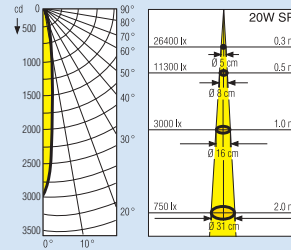

MINISPOT KLR

| Type | Product no. <small>WHITE</small> | Product no. <small>BLACK</small> | Prod. ref. | SP |
|------|----------------------------------|----------------------------------|------------|----|
| 20 W | 4050300017136 | 4050300017143 | 42311 | 4 |