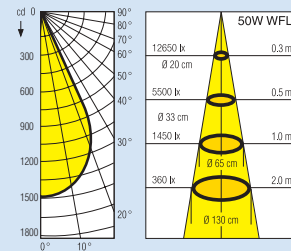

MAXISPOT-T

Type	Product no. WHITE	Product no. BLACK	Prod. ref.	SP
50 W	4050300322421	4050300322445	43695	4

44870 WFL
MAXISPOT-T
50 W *electronic*

Description and features

MINISPOT KLR and MAXISPOT-T *electronic* are innovative compact halogen luminaires for brilliant accent lighting or spotlighting whatever your requirements. Free-standing or can be mounted on walls or ceilings.

- Tilt-and-swivel head
- Versatile lighting for a variety of applications; also suitable for heat-sensitive objects
- Ready to install with 2 m of cable and plug
- With wall mounting bracket (MINISPOT KLR) and wall and ceiling mounting brackets (MAXISPOT-T)
- Attractive faceted dichroic reflector lamp with clear shield

Technical data and equipment

MINISPOT KLR

- Equipped with DECOSTAR® 51 44860 SP 20 W 10° lamp
- Mains voltage: 230 V/50 Hz
- IP20 ⚡ Ⓧ Ⓧ Ⓧ Ⓧ Ⓧ Ⓧ
- Colour: white, black

MAXISPOT-T *electronic*

- Equipped with DECOSTAR® 51 44870 WFL 50 W 38° lamp
- Mains voltage: 230 V/50 Hz
- IP20 ⚡ Ⓧ Ⓧ Ⓧ Ⓧ Ⓧ Ⓧ
- Colour: white, black