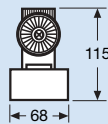

Technical data and equipment

MINISPOT KLR

- Equipped with DECOSTAR® 51 44860 SP 20 W 10° lamp
- Mains voltage: 230 V/50 Hz
- IP20 ⚡ Ⓧ Ⓧ Ⓧ Ⓧ Ⓧ Ⓧ
- Colour: white, black

MAXISPOT-T *electronic*

- Equipped with DECOSTAR® 51 44870 WFL 50 W 38° lamp
- Mains voltage: 230 V/50 Hz
- IP20 ⚡ Ⓧ Ⓧ Ⓧ Ⓧ Ⓧ Ⓧ
- Colour: white, black

MINISPOT 20 W

| Type | Product no. WHITE | Product no. BLACK | Fig. | Prod. ref. | SP |
|---------|-------------------|-------------------|------|------------|----|
| Cube | 405030001852 | 405030001869 | 1 | 41601 | 4 |
| Rhombus | 405030001876 | 405030001883 | 2 | 41701 | 4 |