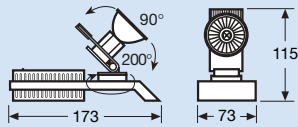

MINISPOT KLR

Type	Product no. WHITE	Product no. BLACK	Prod. ref.	SP
20 W	4050300017136	4050300017143	42311	4

MAXISPOT-T

Type	Product no. WHITE	Product no. BLACK	Prod. ref.	SP
50 W	4050300322421	4050300322445	43695	4

Description and features

MINISPOT KLR and MAXISPOT-T *electronic* are innovative compact halogen luminaires for brilliant accent lighting or spotlighting whatever your requirements. Free-standing or can be mounted on walls or ceilings.

- Tilt-and-swivel head
- Versatile lighting for a variety of applications; also suitable for heat-sensitive objects
- Ready to install with 2 m of cable and plug
- With wall mounting bracket (MINISPOT KLR) and wall and ceiling mounting brackets (MAXISPOT-T)
- Attractive faceted dichroic reflector lamp with clear shield

Technical data and equipment

MINISPOT KLR

- Equipped with DECOSTAR® 51 44860 SP 20 W 10° lamp
- Mains voltage: 230 V/50 Hz
- IP20 ⚡ Ⓧ Ⓧ Ⓧ Ⓧ Ⓧ Ⓧ
- Colour: white, black

MAXISPOT-T *electronic*

- Equipped with DECOSTAR® 51 44870 WFL 50 W 38° lamp
- Mains voltage: 230 V/50 Hz
- IP20 ⚡ Ⓧ Ⓧ Ⓧ Ⓧ Ⓧ Ⓧ
- Colour: white, black