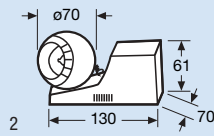

Technical data and equipment

MINISPOT KLR

- Equipped with DECOSTAR® 51 44860 SP 20 W 10° lamp
- Mains voltage: 230 V/50 Hz
- IP20 ⚡ Ⓧ Ⓧ Ⓧ Ⓧ Ⓧ Ⓧ
- Colour: white, black

MAXISPOT-T *electronic*

- Equipped with DECOSTAR® 51 44870 WFL 50 W 38° lamp
- Mains voltage: 230 V/50 Hz
- IP20 ⚡ Ⓧ Ⓧ Ⓧ Ⓧ Ⓧ Ⓧ
- Colour: white, black