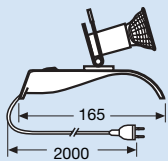

MINISPOT 20 W

Type	Product no. WHITE	Product no. BLACK	Fig.	Prod. ref.	SP
Cube	405030001852	405030001869	1	41601	4
Rhombus	405030001876	405030001883	2	41701	4