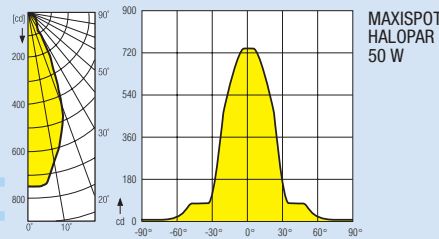

MAXISPOT HALOPAR 50 W

Type	Product no. WHITE/SILVER	Product no. BLACK/SILVER	Product no. BLUE/SILVER	Prod. ref.	SP
50 W	4050300643144	4050300643168	4050300643182	43697	4

Description and features

MINISPOT and MAXISPOT HALOPAR 50 W are compact elegant halogen luminaires that come ready to install with switch, 2 m of cable and plug for brilliant accent lighting and spotlighting in confined spaces.

MINISPOT

- Particularly compact halogen luminaire
- Stainless steel luminaire head; held in place by magnets and adjustable to any angle
- With additional wall and ceiling mounting brackets
- Two versions: MINISPOT Cube with a cube-shaped base and MINISPOT Rhombus with an elongated base

MAXISPOT HALOPAR 50 W

- Compact high-intensity halogen floor-standing luminaire with innovative high-voltage halogen lamp
- For simple economical operation on mains voltage
- Luminaire heads rotate through 270° and swivel through 90°
- No transformer so it can be controlled with any standard dimmer (including the cheapest incandescent lamp dimmers)

Technical data and equipment

MINISPOT

- Equipped with DECOSTAR® 51 44860 SP lamp
- Mains voltage: 230 V/50 Hz
- IP20
- Colour: white, black

MAXISPOT HALOPAR 50 W

- Equipped with HALOPAR® 16 Cool Beam 64826 FL lamp
- Mains voltage: 230 V/0-60 Hz
- IP20
- Colour: white/silver, black/silver, blue/silver