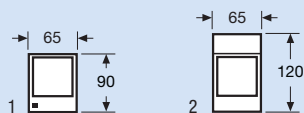

OSRAM DULUX® MINI MINI COMBI

Compact energy-saving torches in standard packs

Type	Product no. BLACK	Product no. SILVER	Prod. ref.	Fig.	SP	Function
OSRAM DULUX® MINI	405030045839	—	46429	1	6	1
MINI COMBI	—	4050300556499	46432	2	6	1, 3

Compact energy-saving torches in presentation cases

Type	Product no. BLACK	Product no. SILVER	Prod. ref.	Fig.	SP	Function
MINI COMBI	—	4050300606606	46433	2	6	1, 3

Function 1
Working/
reading light

Function 3
Long-distance
beam