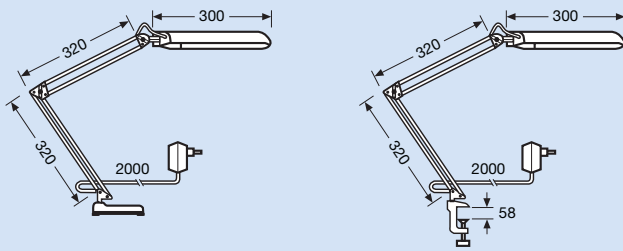

OSRAM DULUX® TABLE-S 11 W

OSRAM DULUX® TABLE-S (base)

Type	Product no. WHITE	Product no. BLACK	Prod. ref.	SP
11 W	4050300015972	4050300015989	73065	4

OSRAM DULUX® TABLE-S (clamp)

Type	Product no. WHITE	Product no. BLACK	Prod. ref.	SP
11 W	4050300008707	4050300008714	73061	4

Description and features

OSRAM DULUX® TABLE-S 11 W are elegant table-top luminaires with tilt-and-swivel luminaire heads.

OSRAM DULUX® TABLE-S 11 W

- General-purpose, functional desktop and work light
- 11 W energy-saving lamp as bright as a conventional 75 W light bulb
- Deep reflector ensures particularly uniform illumination
- Fully adjustable arm
- Low-profile stable base or clamp

Technical data and equipment

- Ready to install with 2 m of cable and plug with integrated control gear
- Equipped with OSRAM DULUX® S 41-827 lamp
- Mains voltage: 230 V/50 Hz
- IP20
- Colour: white, black