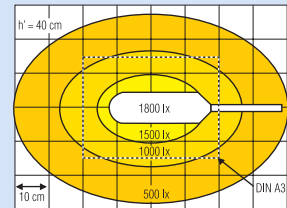

OSRAM DULUX® TABLE-S 11 W

OSRAM DULUX® TABLE-S (base)

Type	Product no. WHITE	Product no. BLACK	Prod. ref.	SP
11 W	4050300015972	4050300015989	73065	4

OSRAM DULUX® TABLE-S (clamp)

Type	Product no. WHITE	Product no. BLACK	Prod. ref.	SP
11 W	4050300008707	4050300008714	73061	4

Description and features

OSRAM DULUX® TABLE-S 11 W are elegant table-top luminaires with tilt-and-swivel luminaire heads.

OSRAM DULUX® TABLE-S 11 W

- General-purpose, functional desktop and work light
- 11 W energy-saving lamp as bright as a conventional 75 W light bulb
- Deep reflector ensures particularly uniform illumination
- Fully adjustable arm
- Low-profile stable base or clamp

Technical data and equipment

- Ready to install with 2 m of cable and plug with integrated control gear
- Equipped with OSRAM DULUX® S 41-827 lamp
- Mains voltage: 230 V/50 Hz
- IP20
- Colour: white, black