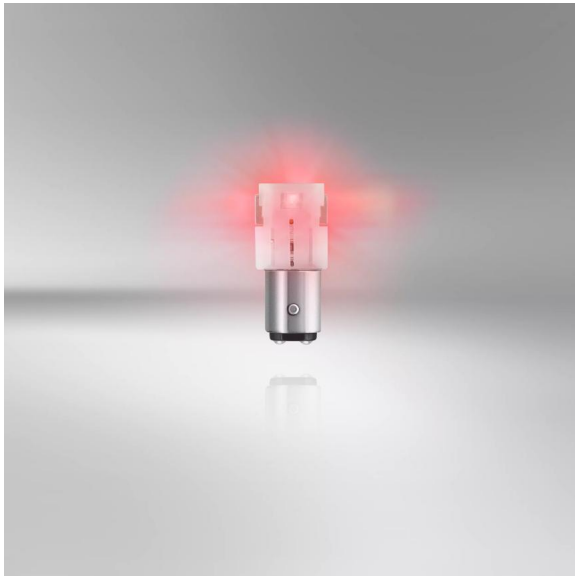

LEDDriving SL P21/5W RED

Ideal replacement for any vehicle

Suitable for various vehicle exterior applications

Available in Red

Replaces conventional P21/5W lamps

Easy upgrade to LED technology with plug & play solutions

Reliable OSRAM quality stands for less lamp replacements

4-year OSRAM guarantee (refer to www.osram.com/am-guarantee for precise conditions)

Suitable LED replacement for P21/5W

LEDDriving SL P21/5W replacement lamps offer a modern and intense light. These replacement lamps are suitable for all conventional P21/5W lamp bases. In comparison to standard lamps, these LED retrofit lamps use up to 80% less energy. OSRAM offers a 4 year guarantee for these LEDDriving SL lamps. These products do not have ECE approval and must not be used on public roads in any exterior application. Public roads use leads to cancellation of operating license and loss of insurance coverage. Several countries forbid sale and use of these products. Please contact your local distributor for further information.