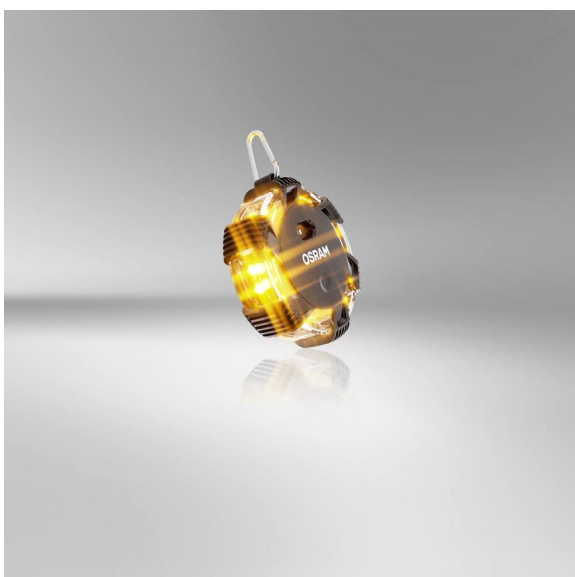

LEDguardian ROAD FLARE

2 in 1

Can be used as a warning light and as a torch

360 degree rotation

The 360-degree rotating orange warning light function is visible from a great distance

Magnetic mounting

Thanks to the magnet function and the hook, the LED warning light can be attached in various ways.

3x AAA batteries included

Operational readiness. With the three AAA batteries supplied, the warning light is ready for use immediately after purchase

Light is safety-See and be seen with OSRAM

Be prepared with OSRAM warning and safety lights. The LEDguardian ROAD FLARE is a compact LED warning light for various situations on the road and for minor inspection work on your vehicle. The 360 degrees rotating, orange, warning light function of the LEDguardian ROAD FLARE is visible from a great distance and can provide crucial information about a dangerous situation in an emergency. A total of 16 high-quality long-life LEDs offer three different operating modes: 360 ° rotating orange warning light function, permanent orange light function and a white torch function. In addition, the LEDguardian ROAD FLARE impresses with its non-slip, dirt-repellent surface, a practical hook for attachment and is so robust and resistant that it can even be run over by a car** without losing performance.

Product description	Photometric Data			Physical Attributes & Dimensions
	Color temperature	Nominal luminous flux	Light color LED	Product weight
LEDguardian ROAD FLARE	6500 K	75 lm	Flash: orange/amber / Torch: white	176.00 g